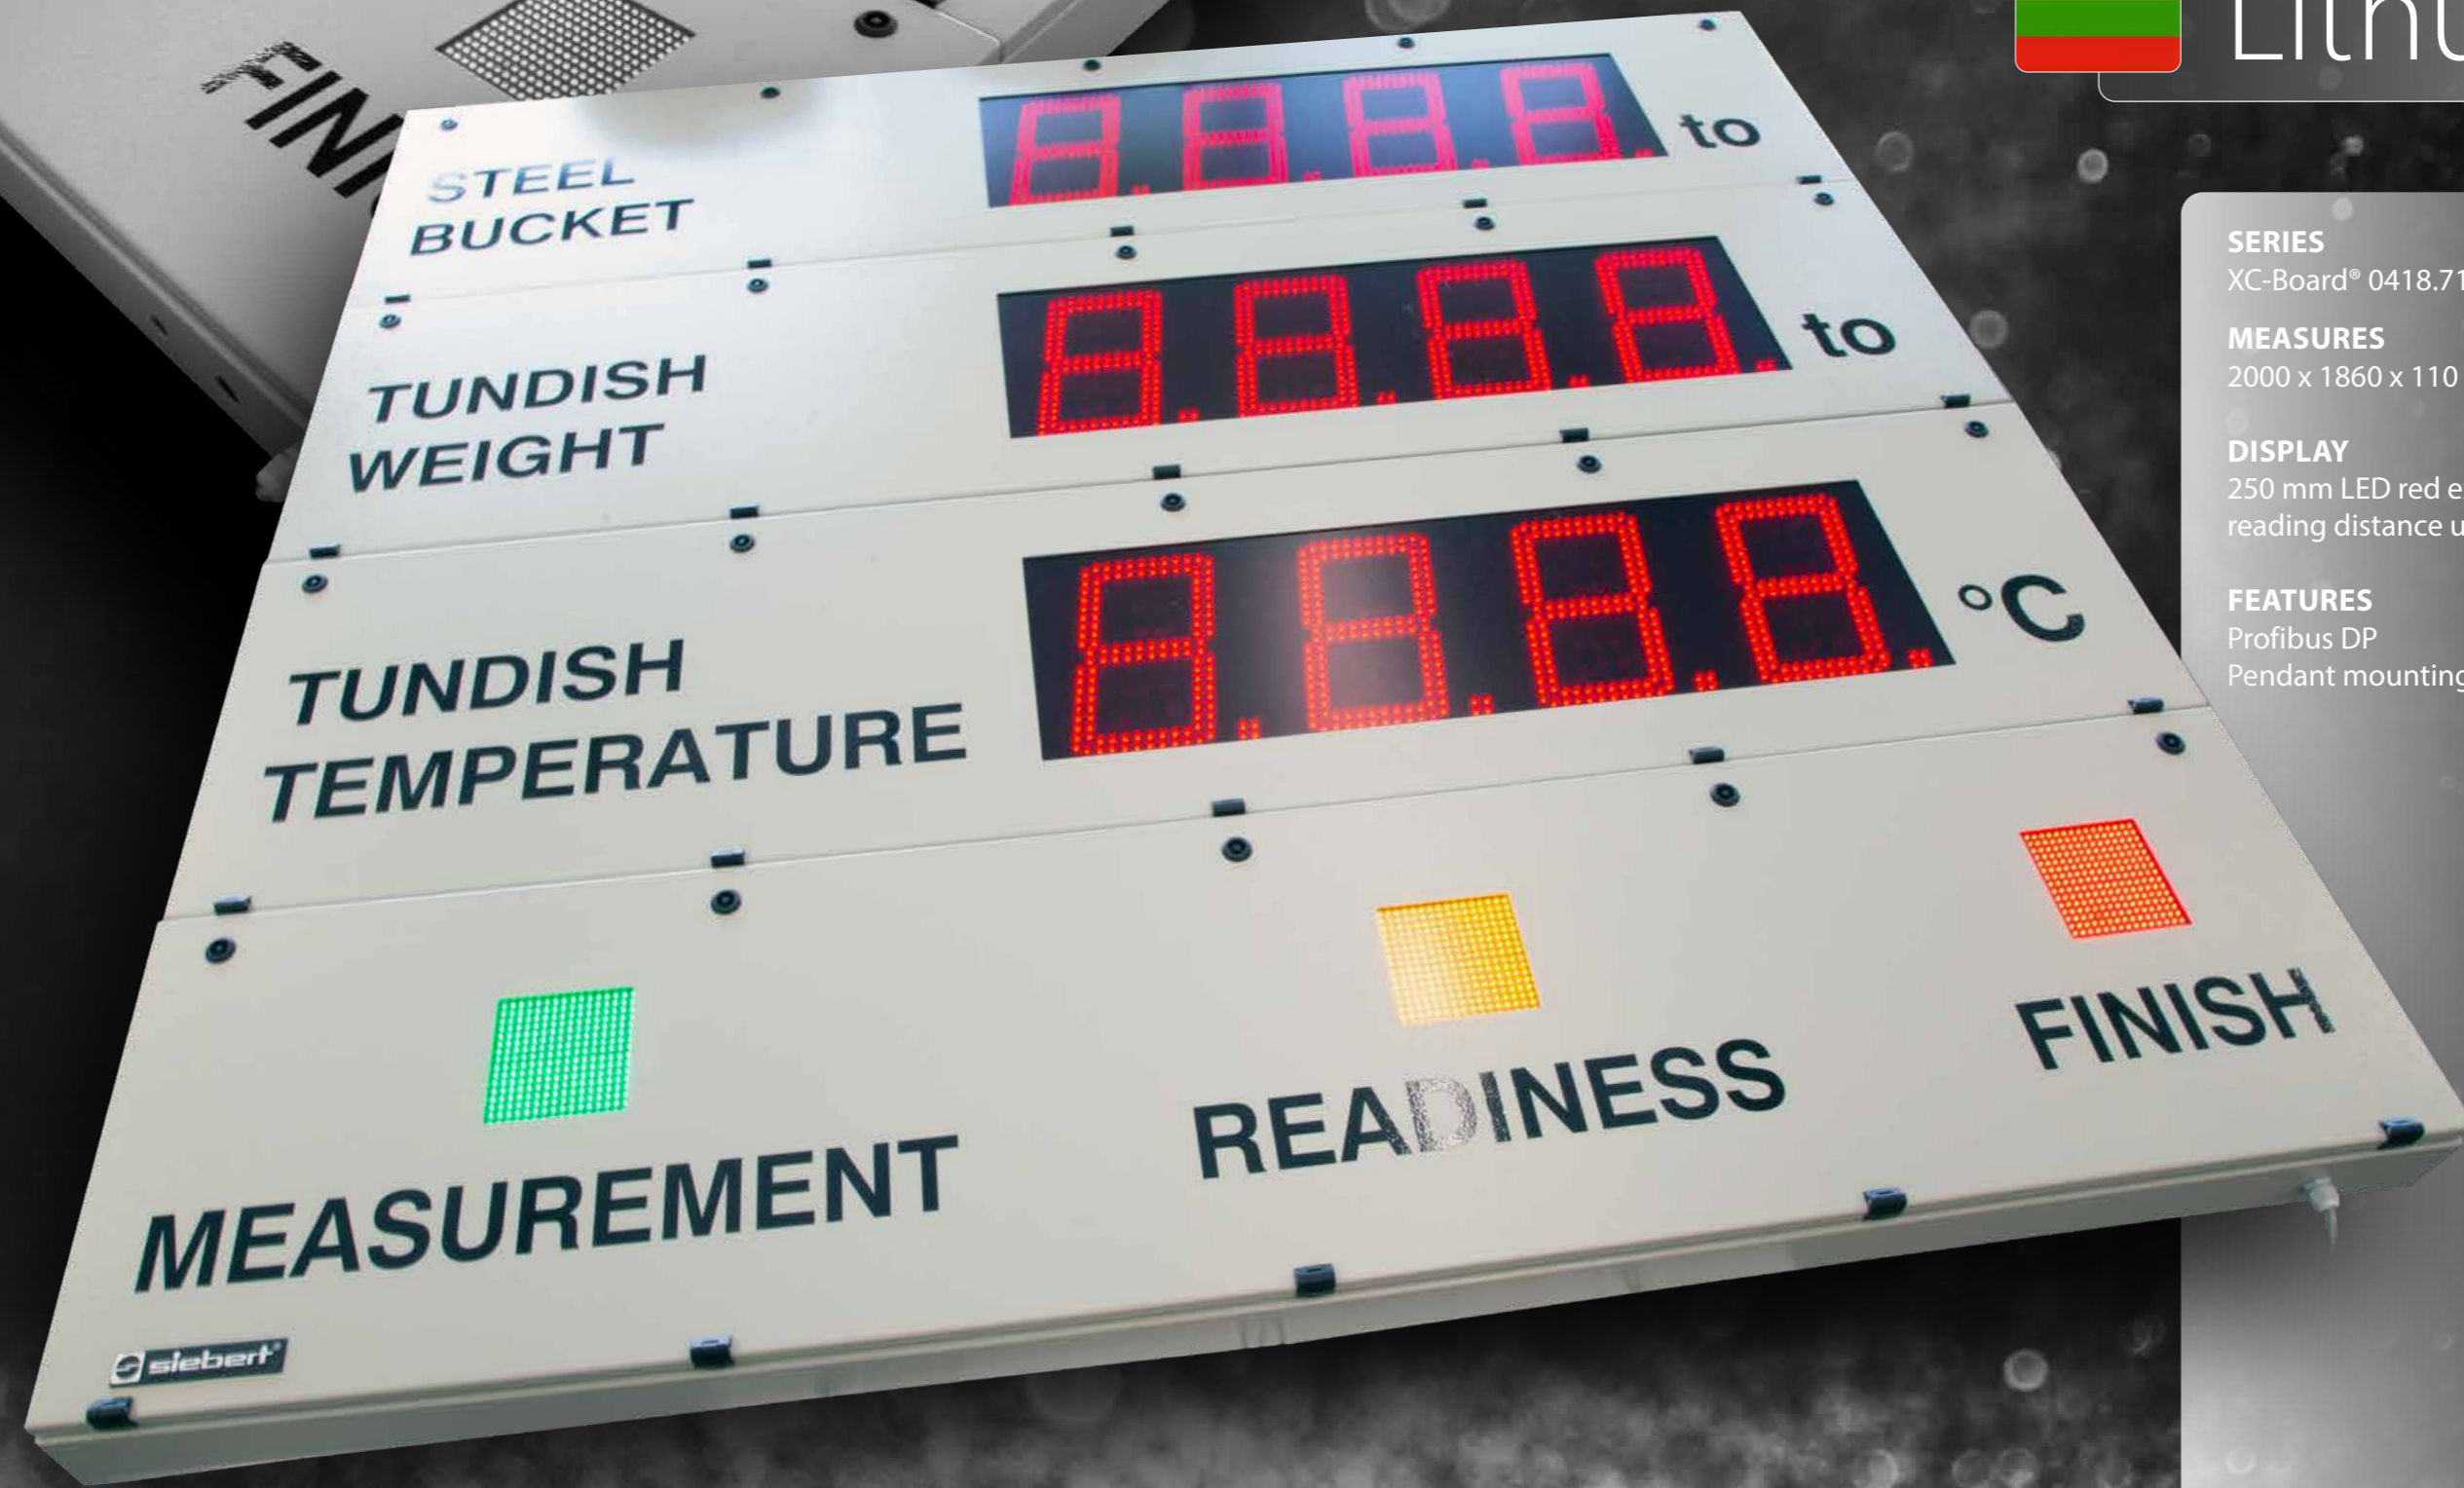

Information board for the steel industry in

Lithuania

SERIES

XC-Board® 0418.713

MEASURES

2000 x 1860 x 110 mm

DISPLAY

250 mm LED red extra bright,
reading distance up to 100 m

FEATURES

Profibus DP
Pendant mounting